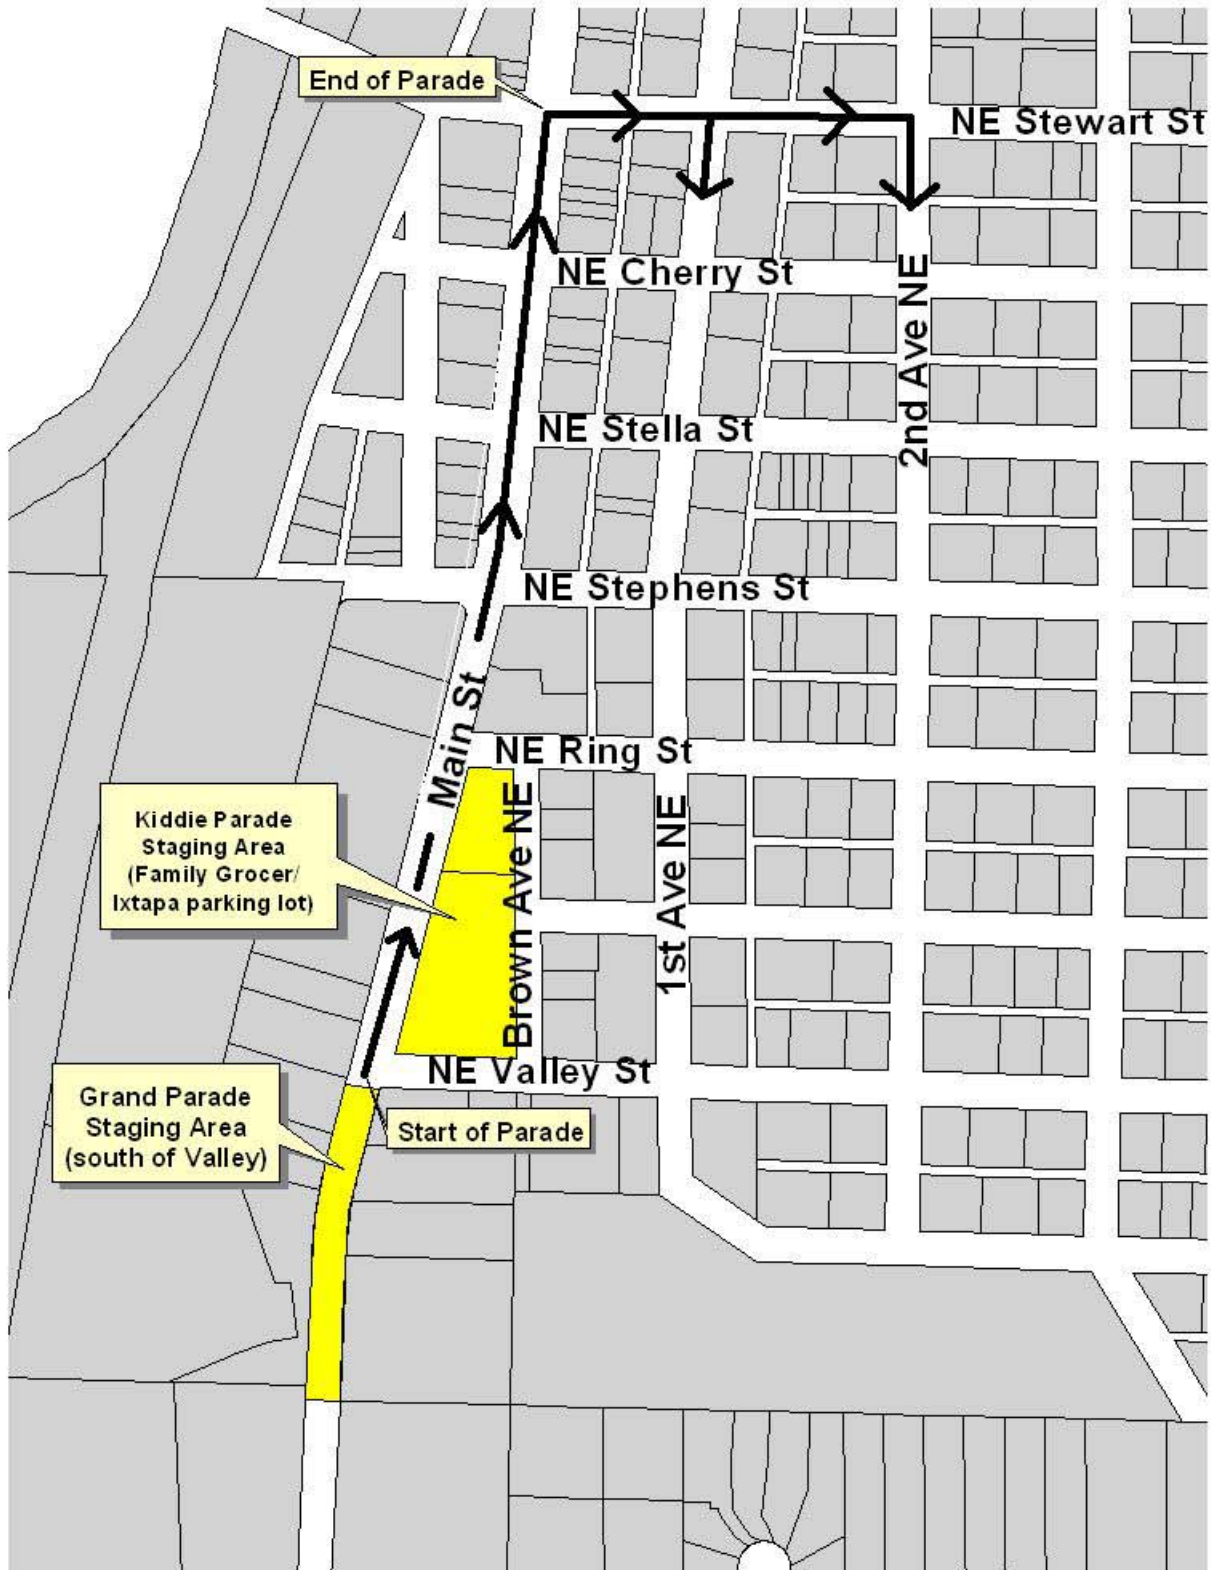

Duvall Days Parade Route

Map not to scale